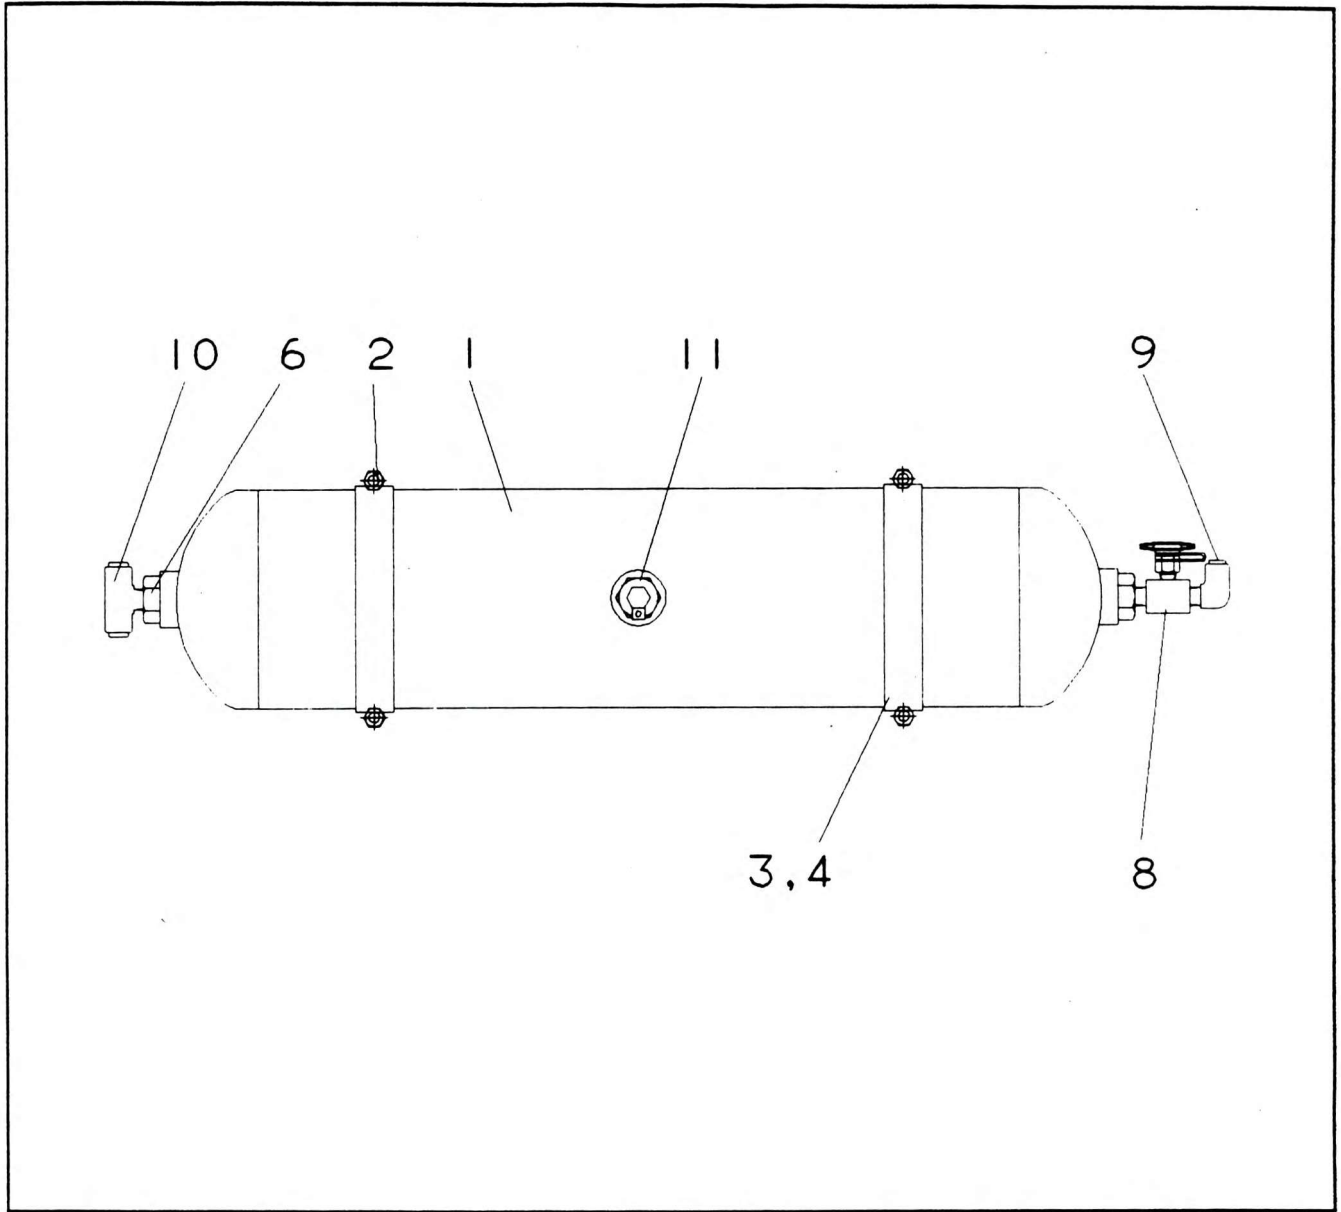

AIR TANK ASSEMBLY - PARK

NO.	PART NO.	QTY.	DESCRIPTION	NO.	PART NO.	QTY.	DESCRIPTION
1	7-880-990069	1	25 Litres Reservoir				
2	7-184-000106	2	Bracket				
3	7-661-170003	4	Hex Nut M8				
4	7-951-170210	4	Washer Spring Dia.8				
6	7-445-120850	2	Reducer 3/4" x 1/2"				
7	8360283	1	Test Point Adaptor				
8	8304310	1	Tee Piece				
9	7-443-991035	1	Fixed Elbow Adaptor				
10	7-443-991008	1	Tee Adaptor				
11	7-926-001994	1	Drain Cock 1/2"				